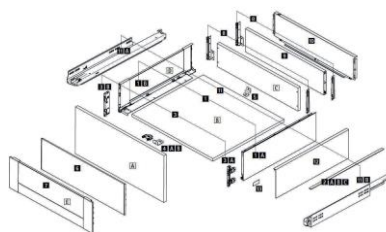

AT You ladica, Quadro Silent sistem, antracit

33.	HES92QS327A180	AT You ladica, Quadro Silent 30kg, potp. Izvl. 270/187mm, antracit	18,11 €	22,64 €
34.	HES92QS330A100	AT You ladica, Quadro Silent 30kg, potp. izvl. 300/101mm, antracit	35,09 €	43,86 €
35.	HES92QS330A130	AT You ladica, Quadro Silent 30kg, potp. izvl. 300/139mm, antracit	37,07 €	46,34 €
36.	HES92QS330A180	AT You ladica, Quadro Silent 30kg, potp. izvl. 300/187mm, antracit	48,85 €	61,06 €